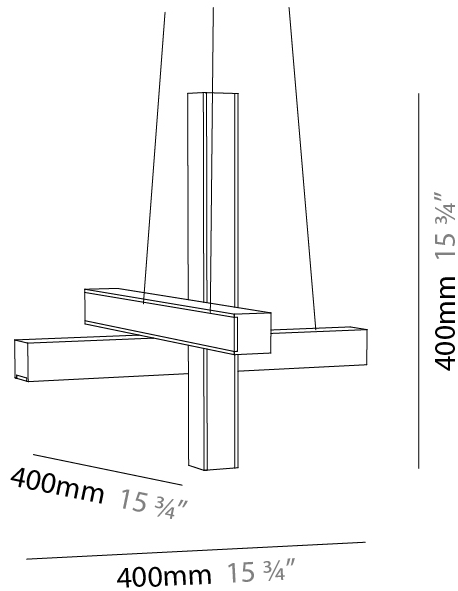

PROJECT	
TYPE	
SPECIFIER	
QUANTITY	
DATE	

CROSS SHAPE SUSPENSION

D71028- -
base number   Color   Finish
                         Temperature   Options

1. To build a product code in our configurator select the specify button on the base model # product page
2. To build a manual product code on this datasheet choose from the options listed below in blue font and add the suffix to the base model #

GENERAL

Series: LED40 Modular
Subseries: Cross Shape
Brand: Tunto
Division: Design
Mounting Type: Suspension
Mounting Location: Ceiling
Subcategory: Modular

PHYSICAL

Shape: Abstract
Length (mm): 400
Length (in): 15 ¾
Width (mm): 400
Width (in): 15 ¾
Height (mm): 400
Height (in): 15 ¾
Max. Overall Height (mm): 2400
Max. Overall Height (in): 94 ½
Extension (mm): 80
Extension (in): 3 ⅛
Light Distribution: Omnidirectional
Diffuser: Opal
Fixture Finish: WAL / ASH / OAK / BLK / WHI
Fixture Material: Wood

ELECTRICAL

Lamp Type: LED
Input Wattage (W): 23
Total Output Wattage (W): 18.9
Dimming: Tri-Mode (Non-Dimming and Phase Dimming (120Vac only) and 0-10V Dimming)
Driver Included: Yes
Driver Location: Integrated
Driver Type: Constant Current - Universal
Driver Class: Class 2
Input Voltage (V): 120 - 277
Constant Current (MA): 700

LED

Color Temperature (°K): 2700 / 3000 / 4000
Max. Delivered Lumen (lm): 1100
CRI: >93 CRI
Lamp Life (hrs): 50000

OPTICAL

RATINGS AND CERTIFICATIONS

Certified By: Certified for North American Standards
IP rating: IP20