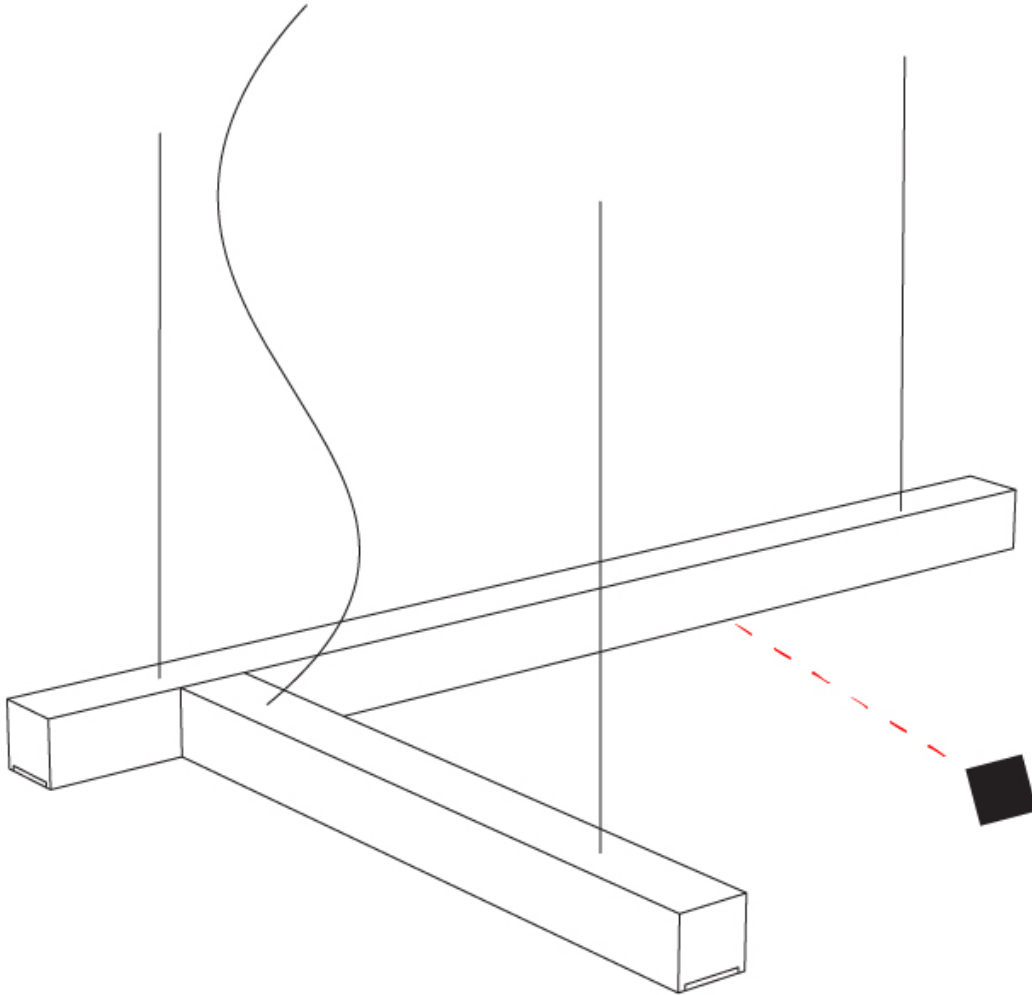

L-SHAPE SUSPENSION

D71001-

PROJECT _____

TYPE _____

SPECIFIER _____

QUANTITY _____

DATE _____

D